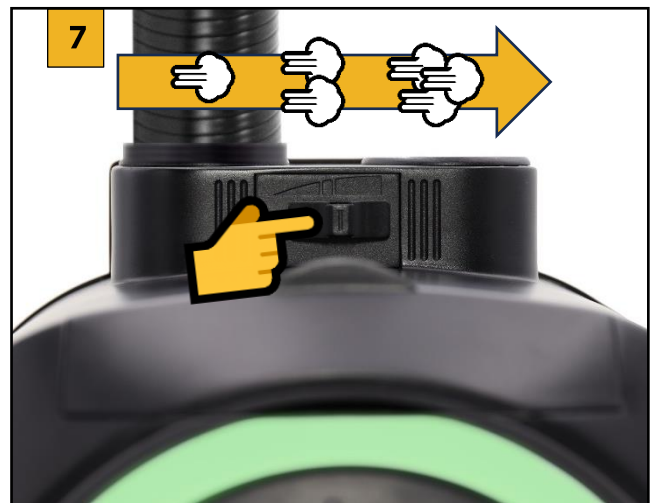

BVX-250

Two-Station Fume Extraction System

BVX-250 Series Fume Extraction System

Quick Start Guide

BVX-250 Series Fume Extraction System

Quick Start Guide

Filter Replacement | Filterwechsel | Remplacement du Filter | Sostituzione del Filtro | Reemplazo del Filtro
更換過濾器 | フィルター交換 | 필터 교환